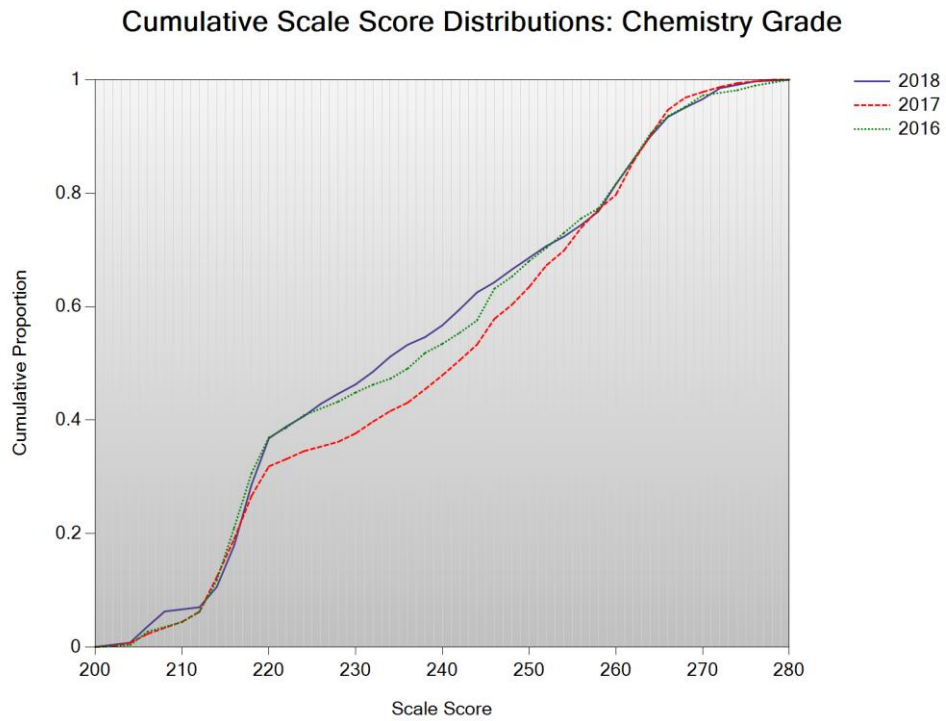

**APPENDIX N**

**CUMULATIVE SCALED SCORE  
DISTRIBUTION GRAPHS**

**Figure N-1. 2018 Legacy MCAS Cumulative Distribution Plot –  
ELA Grade 10**

Cumulative Scale Score Distributions: English Language Arts Grade 10

**Figure N-2. 2018 Legacy MCAS Cumulative Distribution Plot –  
Mathematics Grade 10**

Cumulative Scale Score Distributions: Mathematics Grade 10

**Figure N-3. 2018 Legacy MCAS Cumulative Distribution Plot –  
Biology Grade HS**

**Figure N-4. 2018 Legacy MCAS Cumulative Distribution Plot –  
Chemistry Grade HS**

**Figure N-5. 2018 Legacy MCAS Cumulative Distribution Plot –  
Introductory Physics Grade HS**

**Cumulative Scale Score Distributions: Physics Grade**