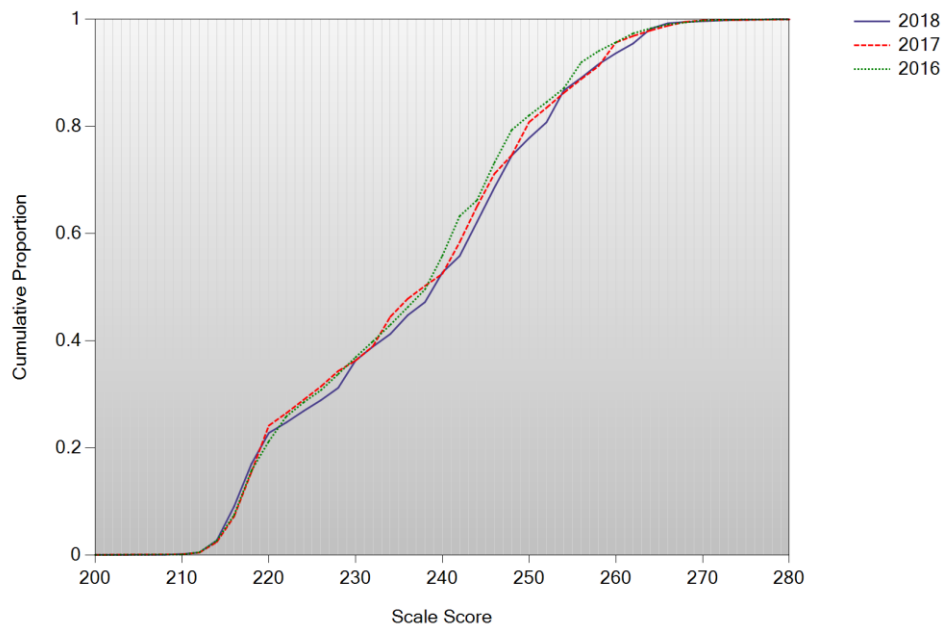

**APPENDIX N**

**CUMULATIVE SCALED SCORE  
DISTRIBUTION GRAPHS**

**Figure N-1. 2018 Legacy MCAS Cumulative Distribution Plot –  
ELA Grade 10**

Cumulative Scale Score Distributions: English Language Arts Grade 10

**Figure N-2. 2018 Legacy MCAS Cumulative Distribution Plot –  
Mathematics Grade 10**

Cumulative Scale Score Distributions: Mathematics Grade 10

**Figure N-3. 2018 Legacy MCAS Cumulative Distribution Plot –  
Biology Grade HS**

**Figure N-4. 2018 Legacy MCAS Cumulative Distribution Plot –  
Chemistry Grade HS**

**Figure N-5. 2018 Legacy MCAS Cumulative Distribution Plot –  
Introductory Physics Grade HS**

**Cumulative Scale Score Distributions: Physics Grade**

**Figure N-6. 2018 Legacy MCAS Cumulative Distribution Plot –  
Technology and Engineering Grade HS**

**Cumulative Scale Score Distributions: Technology and Engineering Grade**

**Figure N-7. 2018 Legacy MCAS Cumulative Distribution Plot – Science Grade 5**