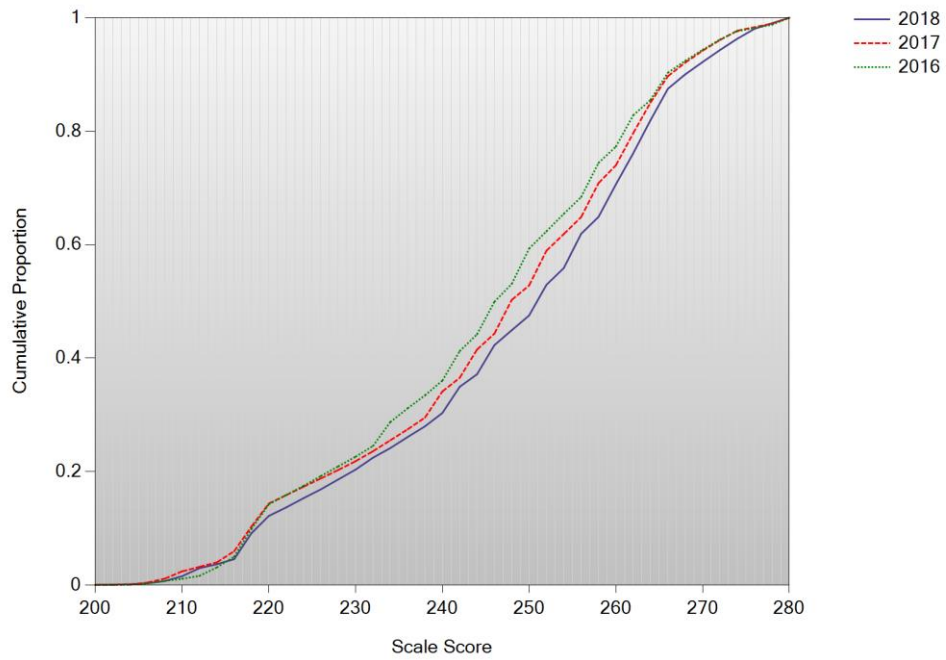

**APPENDIX N**

**CUMULATIVE SCALED SCORE  
DISTRIBUTION GRAPHS**

**Figure N-1. 2018 Legacy MCAS Cumulative Distribution Plot –  
ELA Grade 10**

Cumulative Scale Score Distributions: English Language Arts Grade 10

**Figure N-2. 2018 Legacy MCAS Cumulative Distribution Plot –  
Mathematics Grade 10**

Cumulative Scale Score Distributions: Mathematics Grade 10

**Figure N-3. 2018 Legacy MCAS Cumulative Distribution Plot –  
Biology Grade HS**

**Figure N-4. 2018 Legacy MCAS Cumulative Distribution Plot –  
Chemistry Grade HS**

**Figure N-5. 2018 Legacy MCAS Cumulative Distribution Plot –  
Introductory Physics Grade HS**

**Cumulative Scale Score Distributions: Physics Grade**

**Figure N-6. 2018 Legacy MCAS Cumulative Distribution Plot –  
Technology and Engineering Grade HS**

**Cumulative Scale Score Distributions: Technology and Engineering Grade**

**Figure N-7. 2018 Legacy MCAS Cumulative Distribution Plot – Science Grade 5**