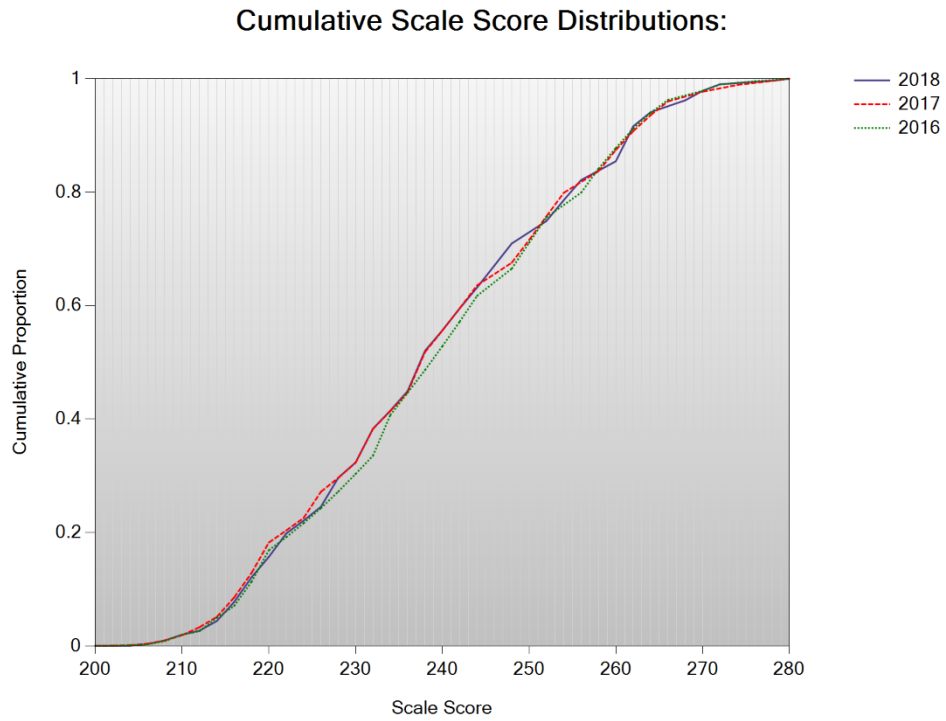

**APPENDIX N**

**CUMULATIVE SCALED SCORE  
DISTRIBUTION GRAPHS**

**Figure N-1. 2018 Legacy MCAS Cumulative Distribution Plot –  
ELA Grade 10**

Cumulative Scale Score Distributions: English Language Arts Grade 10

**Figure N-2. 2018 Legacy MCAS Cumulative Distribution Plot –  
Mathematics Grade 10**

Cumulative Scale Score Distributions: Mathematics Grade 10

**Figure N-3. 2018 Legacy MCAS Cumulative Distribution Plot –  
Biology Grade HS**

**Figure N-4. 2018 Legacy MCAS Cumulative Distribution Plot –  
Chemistry Grade HS**

**Figure N-5. 2018 Legacy MCAS Cumulative Distribution Plot –  
Introductory Physics Grade HS**

**Cumulative Scale Score Distributions: Physics Grade**

**Figure N-6. 2018 Legacy MCAS Cumulative Distribution Plot –  
Technology and Engineering Grade HS**

**Cumulative Scale Score Distributions: Technology and Engineering Grade**

**Figure N-7. 2018 Legacy MCAS Cumulative Distribution Plot – Science Grade 5**